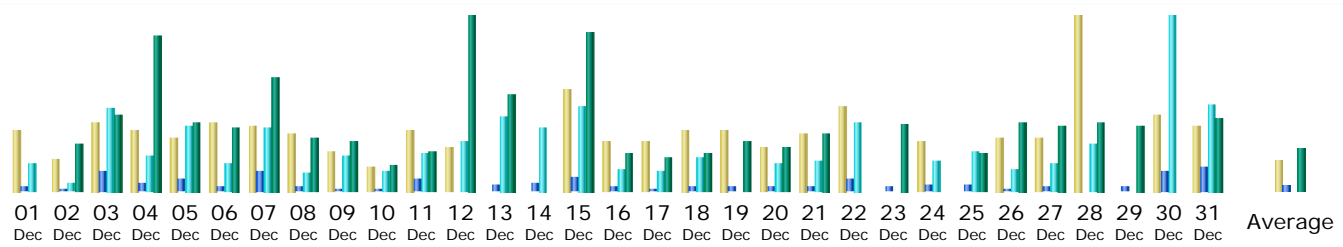

Day	Number of visits	Pages	Hits	Bandwidth
01 Dec 2006	16	23	305	13.96 MB
02 Dec 2006	8	14	82	11.91 MB
03 Dec 2006	18	220	919	19.11 MB
04 Dec 2006	16	76	393	39.66 MB
05 Dec 2006	14	112	719	17.34 MB
06 Dec 2006	18	32	306	15.73 MB
07 Dec 2006	17	204	687	28.69 MB
08 Dec 2006	15	23	187	13.17 MB
09 Dec 2006	10	22	383	12.07 MB
10 Dec 2006	6	12	209	6.52 MB
11 Dec 2006	16	126	411	9.78 MB
12 Dec 2006	11	108	532	45.21 MB
13 Dec 2006	36	57	820	24.60 MB
14 Dec 2006	33	80	690	13.92 MB
15 Dec 2006	27	152	936	40.56 MB
16 Dec 2006	13	38	241	9.08 MB
17 Dec 2006	13	20	210	8.41 MB
18 Dec 2006	16	35	354	9.32 MB
19 Dec 2006	16	41	278	12.08 MB
20 Dec 2006	11	26	304	10.70 MB
21 Dec 2006	15	24	322	14.09 MB
22 Dec 2006	22	132	760	25.55 MB
23 Dec 2006	24	38	381	16.61 MB
24 Dec 2006	13	50	311	13.72 MB
25 Dec 2006	33	61	423	9.50 MB
26 Dec 2006	14	18	222	17.31 MB
27 Dec 2006	14	42	295	16.44 MB
28 Dec 2006	47	96	517	17.20 MB
29 Dec 2006	24	35	287	16.14 MB
30 Dec 2006	20	214	1987	25.41 MB
31 Dec 2006	17	243	950	18.46 MB
Average	8.05	65.85	486.98	10.93 MB
Total	573	2374	15421	552.26 MB

Days of week