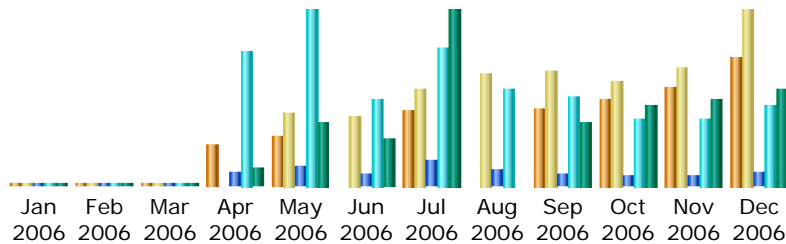

Last Update: 01 Jan 2007 - 19:01

Reported period:  2006

### Summary

<b>Reported period</b> Year 2006					
<b>First visit</b> 01 Apr 2006 - 08:35					
<b>Last visit</b> 31 Dec 2006 - 20:17					
	Unique visitors	Number of visits	Pages	Hits	Bandwidth
Traffic viewed *	<b>&lt;= 2192</b> Exact value not available in 'Year' view	<b>2937</b> (1.33 visits/visitor)	<b>24034</b> (8.18 pages/visit)	<b>177746</b> (60.51 hits/visit)	<b>3.90 GB</b> (1391.29 KB/visit)
Traffic not viewed *			<b>46669</b>	<b>52391</b>	<b>2.69 GB</b>

\* Not viewed traffic includes traffic generated by robots, worms, or replies with special HTTP status codes.

### Monthly history

Month	Unique visitors	Number of visits	Pages	Hits	Bandwidth
Jan 2006	0	0	0	0	0
Feb 2006	0	0	0	0	0
Mar 2006	0	0	0	0	0
Apr 2006	128	159	2561	25535	98.93 MB
May 2006	154	235	3655	33861	360.41 MB
Jun 2006	153	218	2214	16395	272.41 MB
Jul 2006	241	310	4891	26102	1.00 GB
Aug 2006	270	360	2941	18370	369.45 MB
Sep 2006	243	369	2105	16806	359.48 MB
Oct 2006	276	332	1523	12592	458.37 MB
Nov 2006	318	381	1770	12664	493.12 MB
Dec 2006	409	573	2374	15421	552.26 MB
Total	2192	2937	24034	177746	3.90 GB